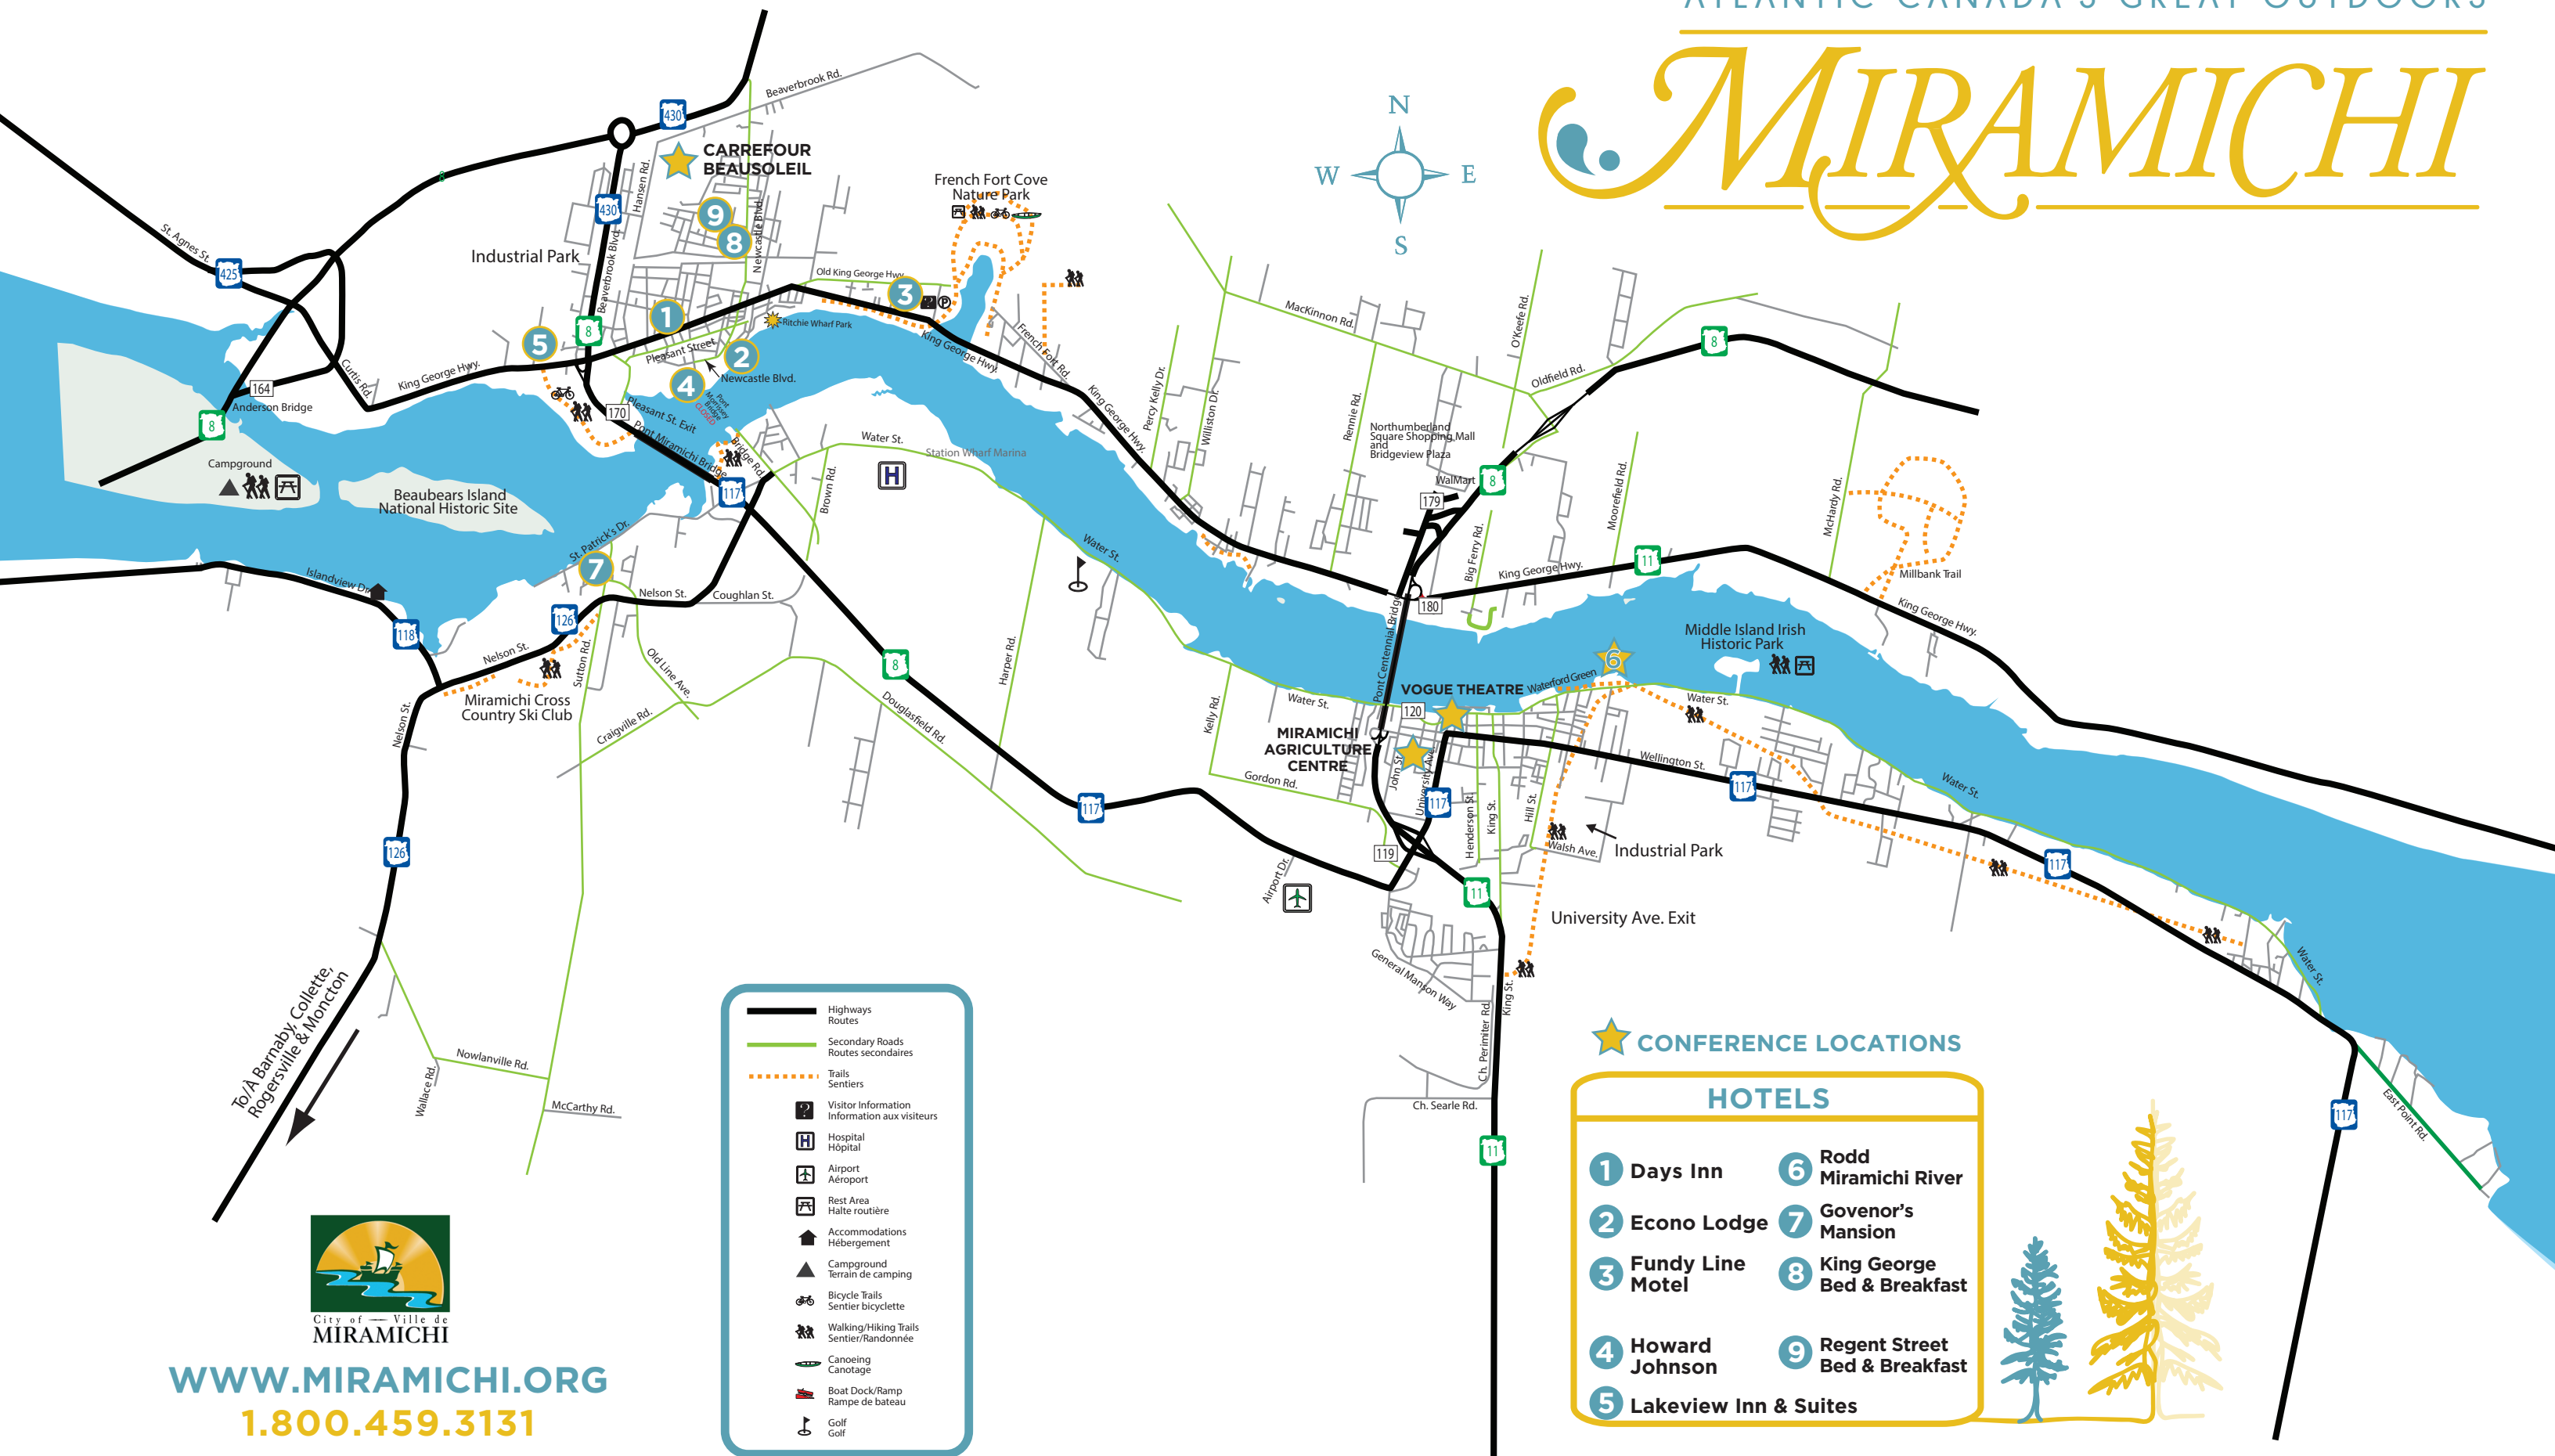

MIRAMICHI

	Highways Routes
	Secondary Roads Routes secondaires
	Trails Sentiers
	Visitor Information Information aux visiteurs
	Hospital Hôpital
	Airport Aéroport
	Rest Area Halte routière
	Accommodations Hébergement
	Campground Terrain de camping
	Bicycle Trails Sentier bicyclette
	Walking/Hiking Trails Sentier/Randonnée
	Canoeing Canotage
	Boat Dock/Ramp Rampe de bateau
	Golf Golf

CONFERENCE LOCATIONS

HOTELS	
1 Days Inn	6 Rodd Miramichi River
2 Econo Lodge	7 Governor's Mansion
3 Fundy Line Motel	8 King George Bed & Breakfast
4 Howard Johnson	9 Regent Street Bed & Breakfast
5 Lakeview Inn & Suites	

WWW.MIRAMICHI.ORG
1.800.459.3131

LOCAL PROSPERITY

CONFERENCE *2016*
New Economics for Rural Canada

@ProsperityLocal 

CentreForLocalProsperity 

www.localprosperity.ca